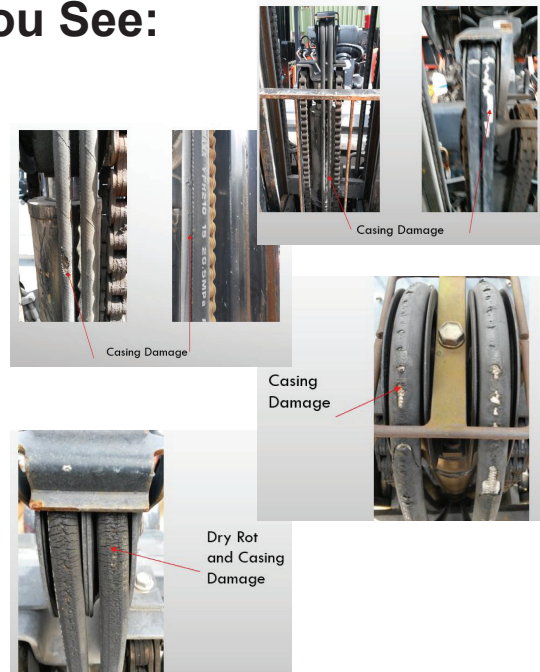

REPLACING FORKLIFT HOSES

It's Time to Replace Your Hose if You See:

- > **LEAKING AROUND HOSE FITTINGS** can cause performance issues and inefficiencies.
- > **ABRASIONS** can cause equipment failure and put workers at risk of injury.
- > **EXPOSED WIRE REINFORCEMENT** is a sure sign of a need for replacement.
- > **DAMAGE TO OUTER COVER, SCUFFS OR NICKS** can cause leakage and safety concerns.
- > **TWISTED HOSE, KINKS OR BENDS** should be checked by a technician for routing issues.
- > **CRACKED OR CORRODED FITTING** will be seen as red rust created by the hydraulic fluid. This can cause forklift malfunction.

VISUAL INSPECTION:

- Hose showing signs of damage
- Hose showing signs of casing dry rot
- Hose showing signs of excessive stretch (no adjustment remaining)
- Hose due for replacement per the manufacturer guidelines
- Damage showing at the crimped fitting

OPERATIONAL INSPECTION:

- Hose showing signs of fluid seepage
- Hose not tracking on the pulley correctly due to nonadjustable stretch

Replace Before Failure... We Can Help!

Southern States
TOYOTALift
MATERIAL HANDLING SOLUTIONS • SINCE 1952